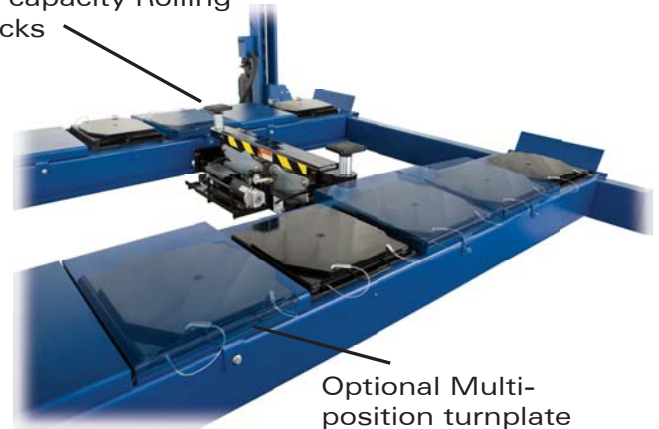

## 4-Post General Service Lift & Alignment Rack - Model: Q4P12

- Optional Bolt on Alignment Kit converts general service lift into true 3D 4 wheel alignment rack
- Flat level deck, standard front turnplates and integrated rear slip plates with Bolt-on Alignment version
- Alignment version features multi-position turnplate pockets for maximum wheelbase accommodation and versatility
- 13 level locking positions for a variety of alignment and general service tasks
- Fully enclosed heavy-duty 3/4" lifting cables and oversized 9" diameter sheaves
- Pneumatic safety release

Optional Bolt-on Alignment Kit with 6k lb. capacity Rolling Jacks

Optional Multi-position turnplate pockets accommodate more wheelbases

Alignment Wheelbase	
Maximum 2 Wheel	181" (4597mm)
Min/Max 4 Wheel	31" / 182" (787mm / 4622mm)

### SPECIFICATIONS

Model: Q4P12

Lifting Capacity	12,000 lb. (5443kg)
Rise Height	68" <sup>2</sup> (1727mm)
Overall Width	135.6" (3445mm)
Overall Length	249.8" (6345mm)
Inside of Columns	120" (3045mm)
Height of Columns	85.51" (2172mm)
Width of Runways	20" (508mm)
Height of Runways	7" (178mm)
Width between Runways	42" / 39" (1067mm) / (991mm)
Length of Runways	208.42" (5294mm)
Air Supply Required	85-115 psi
Motor	2HP
Voltage Single Phase	208v-230v
Speed of Rise	75 Sec.