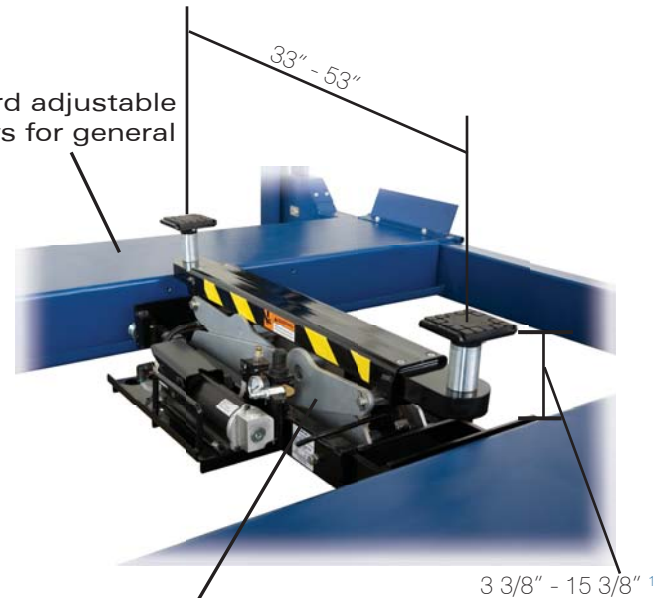

Optional Bolt-on Alignment Kit with 6k lb. capacity Rolling Jacks

Optional Multi-position turnplate pockets accommodate more wheelbases

Alignment Wheelbase	
Maximum 2 Wheel	181" (4597mm)
Min/Max 4 Wheel	31" / 182" (787mm / 4622mm)

### SPECIFICATIONS

Model: Q4P12

Lifting Capacity	12,000 lb. (5443kg)
Rise Height	68" <sup>2</sup> (1727mm)
Overall Width	135.6" (3445mm)
Overall Length	249.8" (6345mm)
Inside of Columns	120" (3045mm)
Height of Columns	85.51" (2172mm)
Width of Runways	20" (508mm)
Height of Runways	7" (178mm)
Width between Runways	42" / 39" (1067mm) / (991mm)
Length of Runways	208.42" (5294mm)
Air Supply Required	85-115 psi
Motor	2HP
Voltage Single Phase	208v-230v
Speed of Rise	75 Sec.

<sup>1</sup> Height based on general service lift application.

<sup>2</sup> Underneath runway

Standard adjustable runways for general service

Optional 6,000 lb. capacity Rolling Jacks

DISTRIBUTED BY:

TOLL FREE: **877-771-5438**